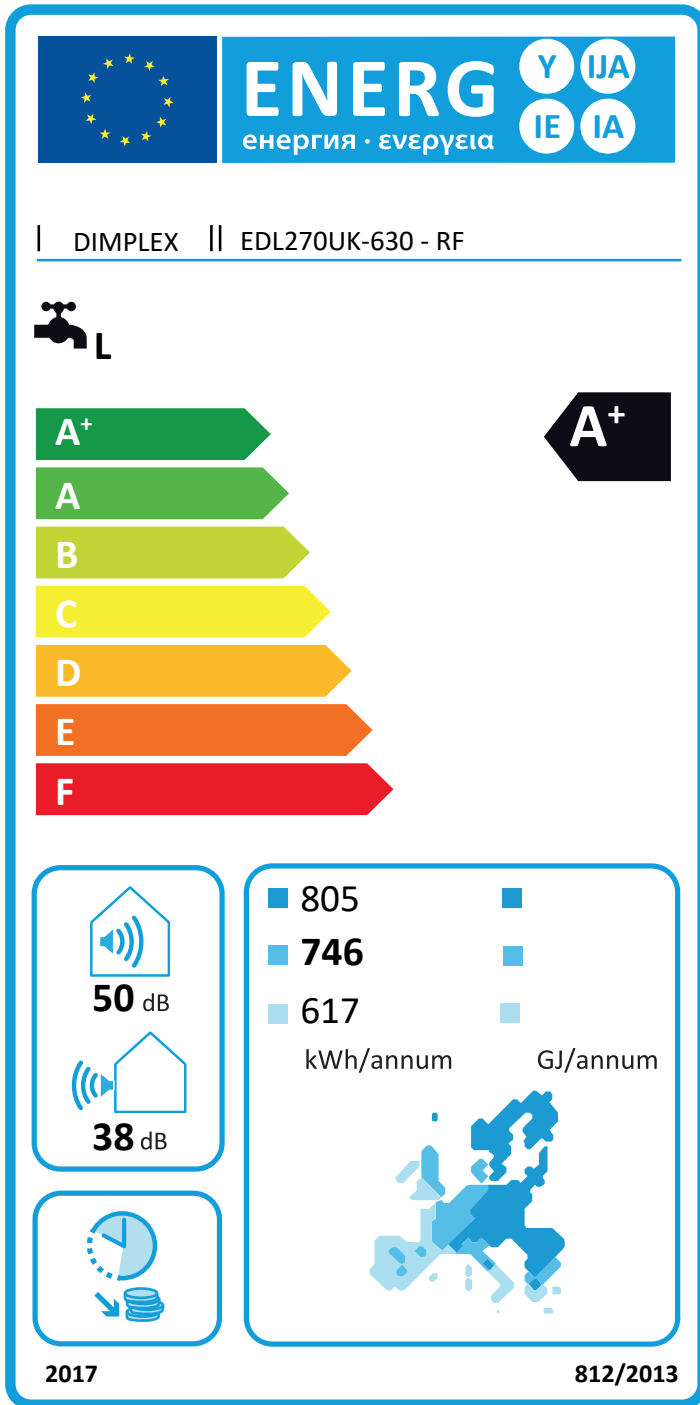

Ref. 893311 - DIMPLEX - EDL270UK-630 - RF

Energy efficiency in average climatic conditions	η_{WH}	%	130
Water heater thermostat setting	-	°C	55
Precautions to be taken during assembly, installation and maintenance are described in the installer and user instruction manual			
Energy efficiency in coldest climatic conditions	η_{WH}	%	123
Energy efficiency in warmest climatic conditions	η_{WH}	%	149
The installer and user instructions contain a description of the water heater			
Daily electricity consumption	Qelec	kWh	3,71