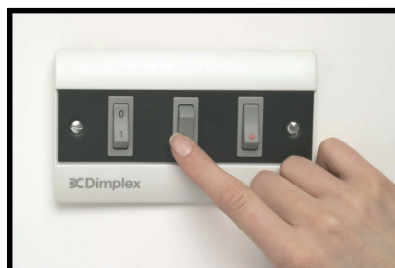

Recess Mounted Over Door Heaters

Compact, Convenient, Commercial

- ✓ Fast acting 3kW output
- ✓ Choice of heat settings with ambient mode
- ✓ Included wall mounted controls
- ✓ *Non-vision* white linear grilles
- ✓ Hinged grille design for easy installation & maintenance
- ✓ Suitable for plaster or suspended ceilings

Easy Installation & Maintenance

Compact ceiling installed design

Model Ref

AC3CN

Height (mm)	209
Width (mm)	595
Depth (mm)	295
Weight (kg)	8.7

Available nationally from
Electrical Wholesalers & Plumbers Merchants