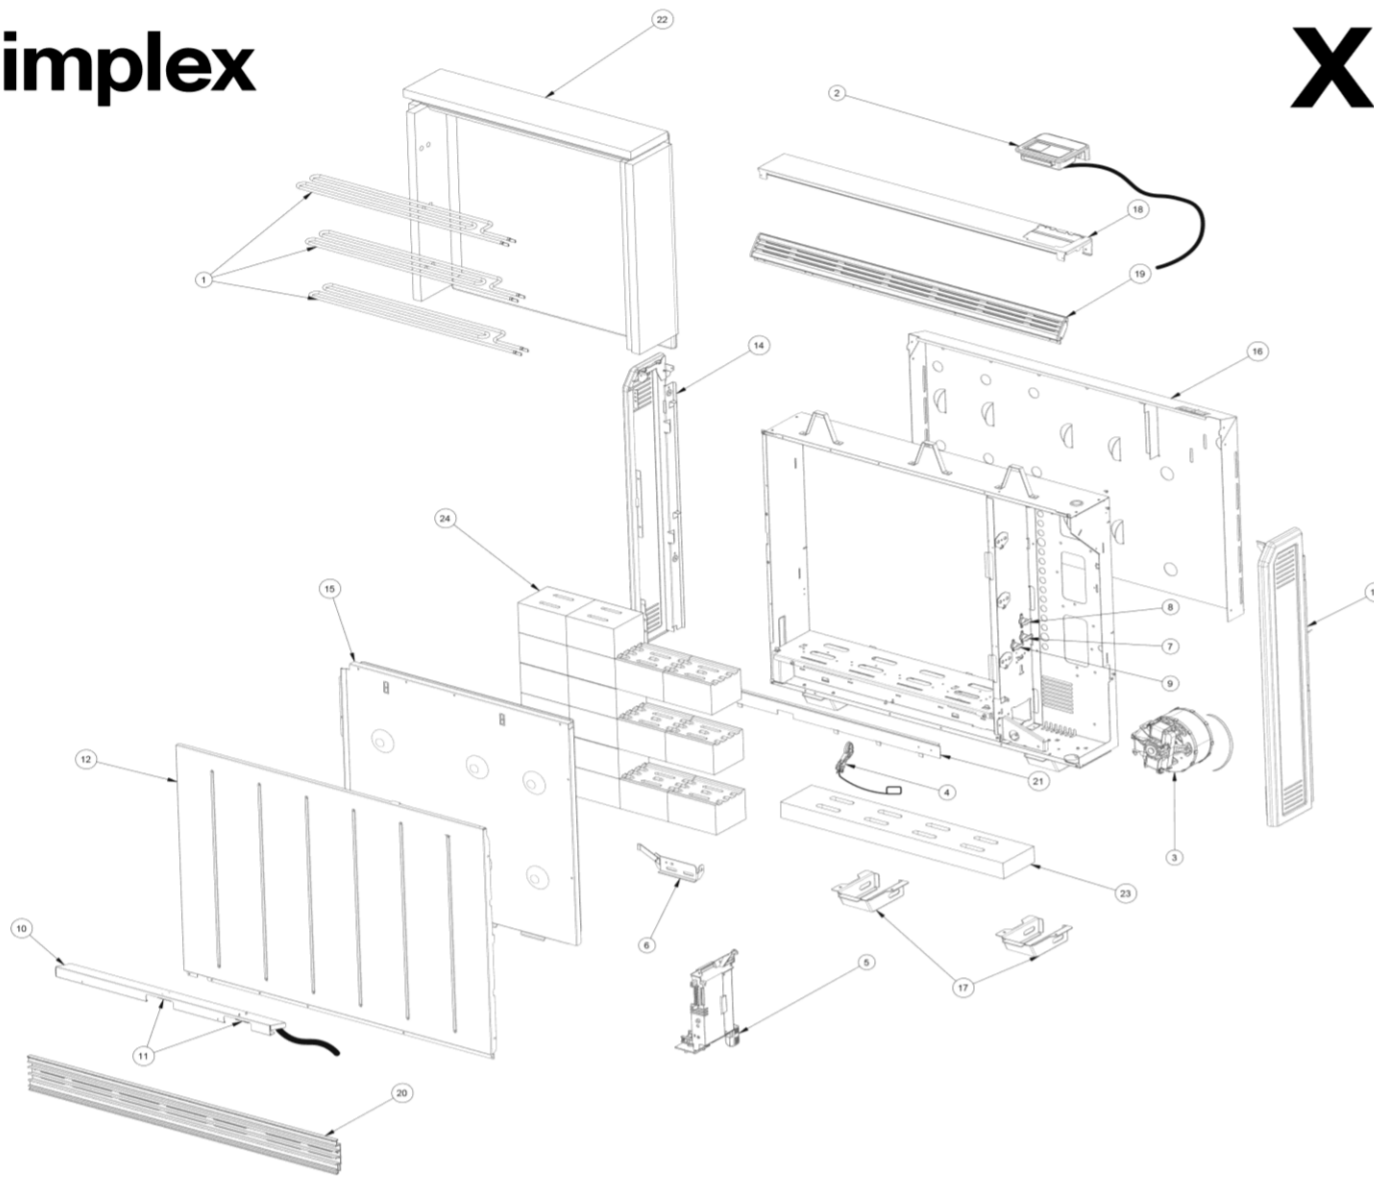

Dimplex

XLE

Dimplex XLE Storage Heater Spares Parts List						
XLE050 (080905); XLE070 (080912); XLE100(080998); XLE125 (080929); XLE150 (080936)						
Item	Part No.	Description	Products	Series	Series A Software	Series B Software
1		STORAGE ELEMENT				
	100000065	STORAGE ELEMENT 240V / 340W	XLE050	A-B		
	100000041	STORAGE ELEMENT 240V / 520W	XLE070	A-B		
	100000042	STORAGE ELEMENT 240V / 760W	XLE100	A-B		
	100000043	STORAGE ELEMENT 240V / 920W	XLE125	A-B		
	100000044	STORAGE ELEMENT 240V / 1100W	XLE150	A-B		
		USER INTERFACE				
2	73/83089/OSP	XLE050 User Interface Spares Assy	XLE050	A-B	57	68
	73/83090/OSP	XLE070 User Interface Spares Assy	XLE070	A-B	57	68
	73/83091/OSP	XLE100 User Interface Spares Assy	XLE100	A-B	57	68
	73/83092/OSP	XLE125 User Interface Spares Assy	XLE125	A-B	57	68
	73/83093/OSP	XLE150 User Interface Spares Assy	XLE150	A-B	57	68
		FAN & STRAP	XLE050/070/100/125/150	A-B		
3	02/80017/OSP					
4	02/80010/OSP	CORE THERMISTOR Assembly & TIE	XLE050/070/100/125/151	A-B		
5	100000037	CHARGE CONTROLLER + TERMINAL BLOCK ASSY	XLE050/070/100/125/152	A-B		
6	02/80005/0	BI METAL ASSEMBLY	XLE050/070/100/125/152	A-B		
7	100000114	Boost Limit Thermostat 120°C (Green)	XLE050/070/100/125/150	A-B		
8	100000111	STORAGE CUT OUT (MANUAL RESET) 140°C	XLE050/070/100/125/150	A-B		
9	100000113	AUTORESET LIMIT THERMOSTAT 125°C (Black)	XLE050/070/100/125/150	A-B		
		Air Deflector Assembly				
10	04/80000/OSP	Full DEF assembly (including stats and wiring)	XLE050	A-B		
	04/80001/OSP	Full DEF assembly (including stats and wiring)	XLE070	A-B		
	04/80002/OSP	Full DEF assembly (including stats and wiring)	XLE100	A-B		
	04/80003/OSP	Full DEF assembly (including stats and wiring)	XLE125	A-B		
	04/80004/OSP	Full DEF assembly (including stats and wiring)	XLE150	A-B		
		BOTTOM THERMOSTATS - Deflector Stats				
11	100000115	AUTORESET LIMIT THERMOSTAT 130°C (Blue)	XLE050/070/100/125/150	A-B		
		OUTER FRONT				
	61/81521/1	OUTER FRONT PANEL - WHITE	XLE050	A-B		
	61/81522/1	OUTER FRONT PANEL - WHITE	XLE070	A-B		
	61/81523/1	OUTER FRONT PANEL - WHITE	XLE100	A-B		
	61/81524/1	OUTER FRONT PANEL - WHITE	XLE125	A-B		
	61/81525/1	OUTER FRONT PANEL - WHITE	XLE150	A-B		
13	62/81542/1	OUTER SIDE PANEL ASSEMBLY RH - WHITE	XLE050/070/100/125/150	A-B		
14	62/81543/1	OUTER SIDE PANEL ASSEMBLY LH - WHITE	XLE050/070/100/125/150	A-B		
		INNER FRONT AND INSULATION ASSEMBLY				
15	02/80005/OSP	INNER FRONT PANEL & INSULATION	XLE050	A-B		
	02/80006/OSP	INNER FRONT PANEL & INSULATION	XLE070	A-B		
	02/80007/OSP	INNER FRONT PANEL & INSULATION	XLE100	A-B		
	02/80008/OSP	INNER FRONT PANEL & INSULATION	XLE125	A-B		