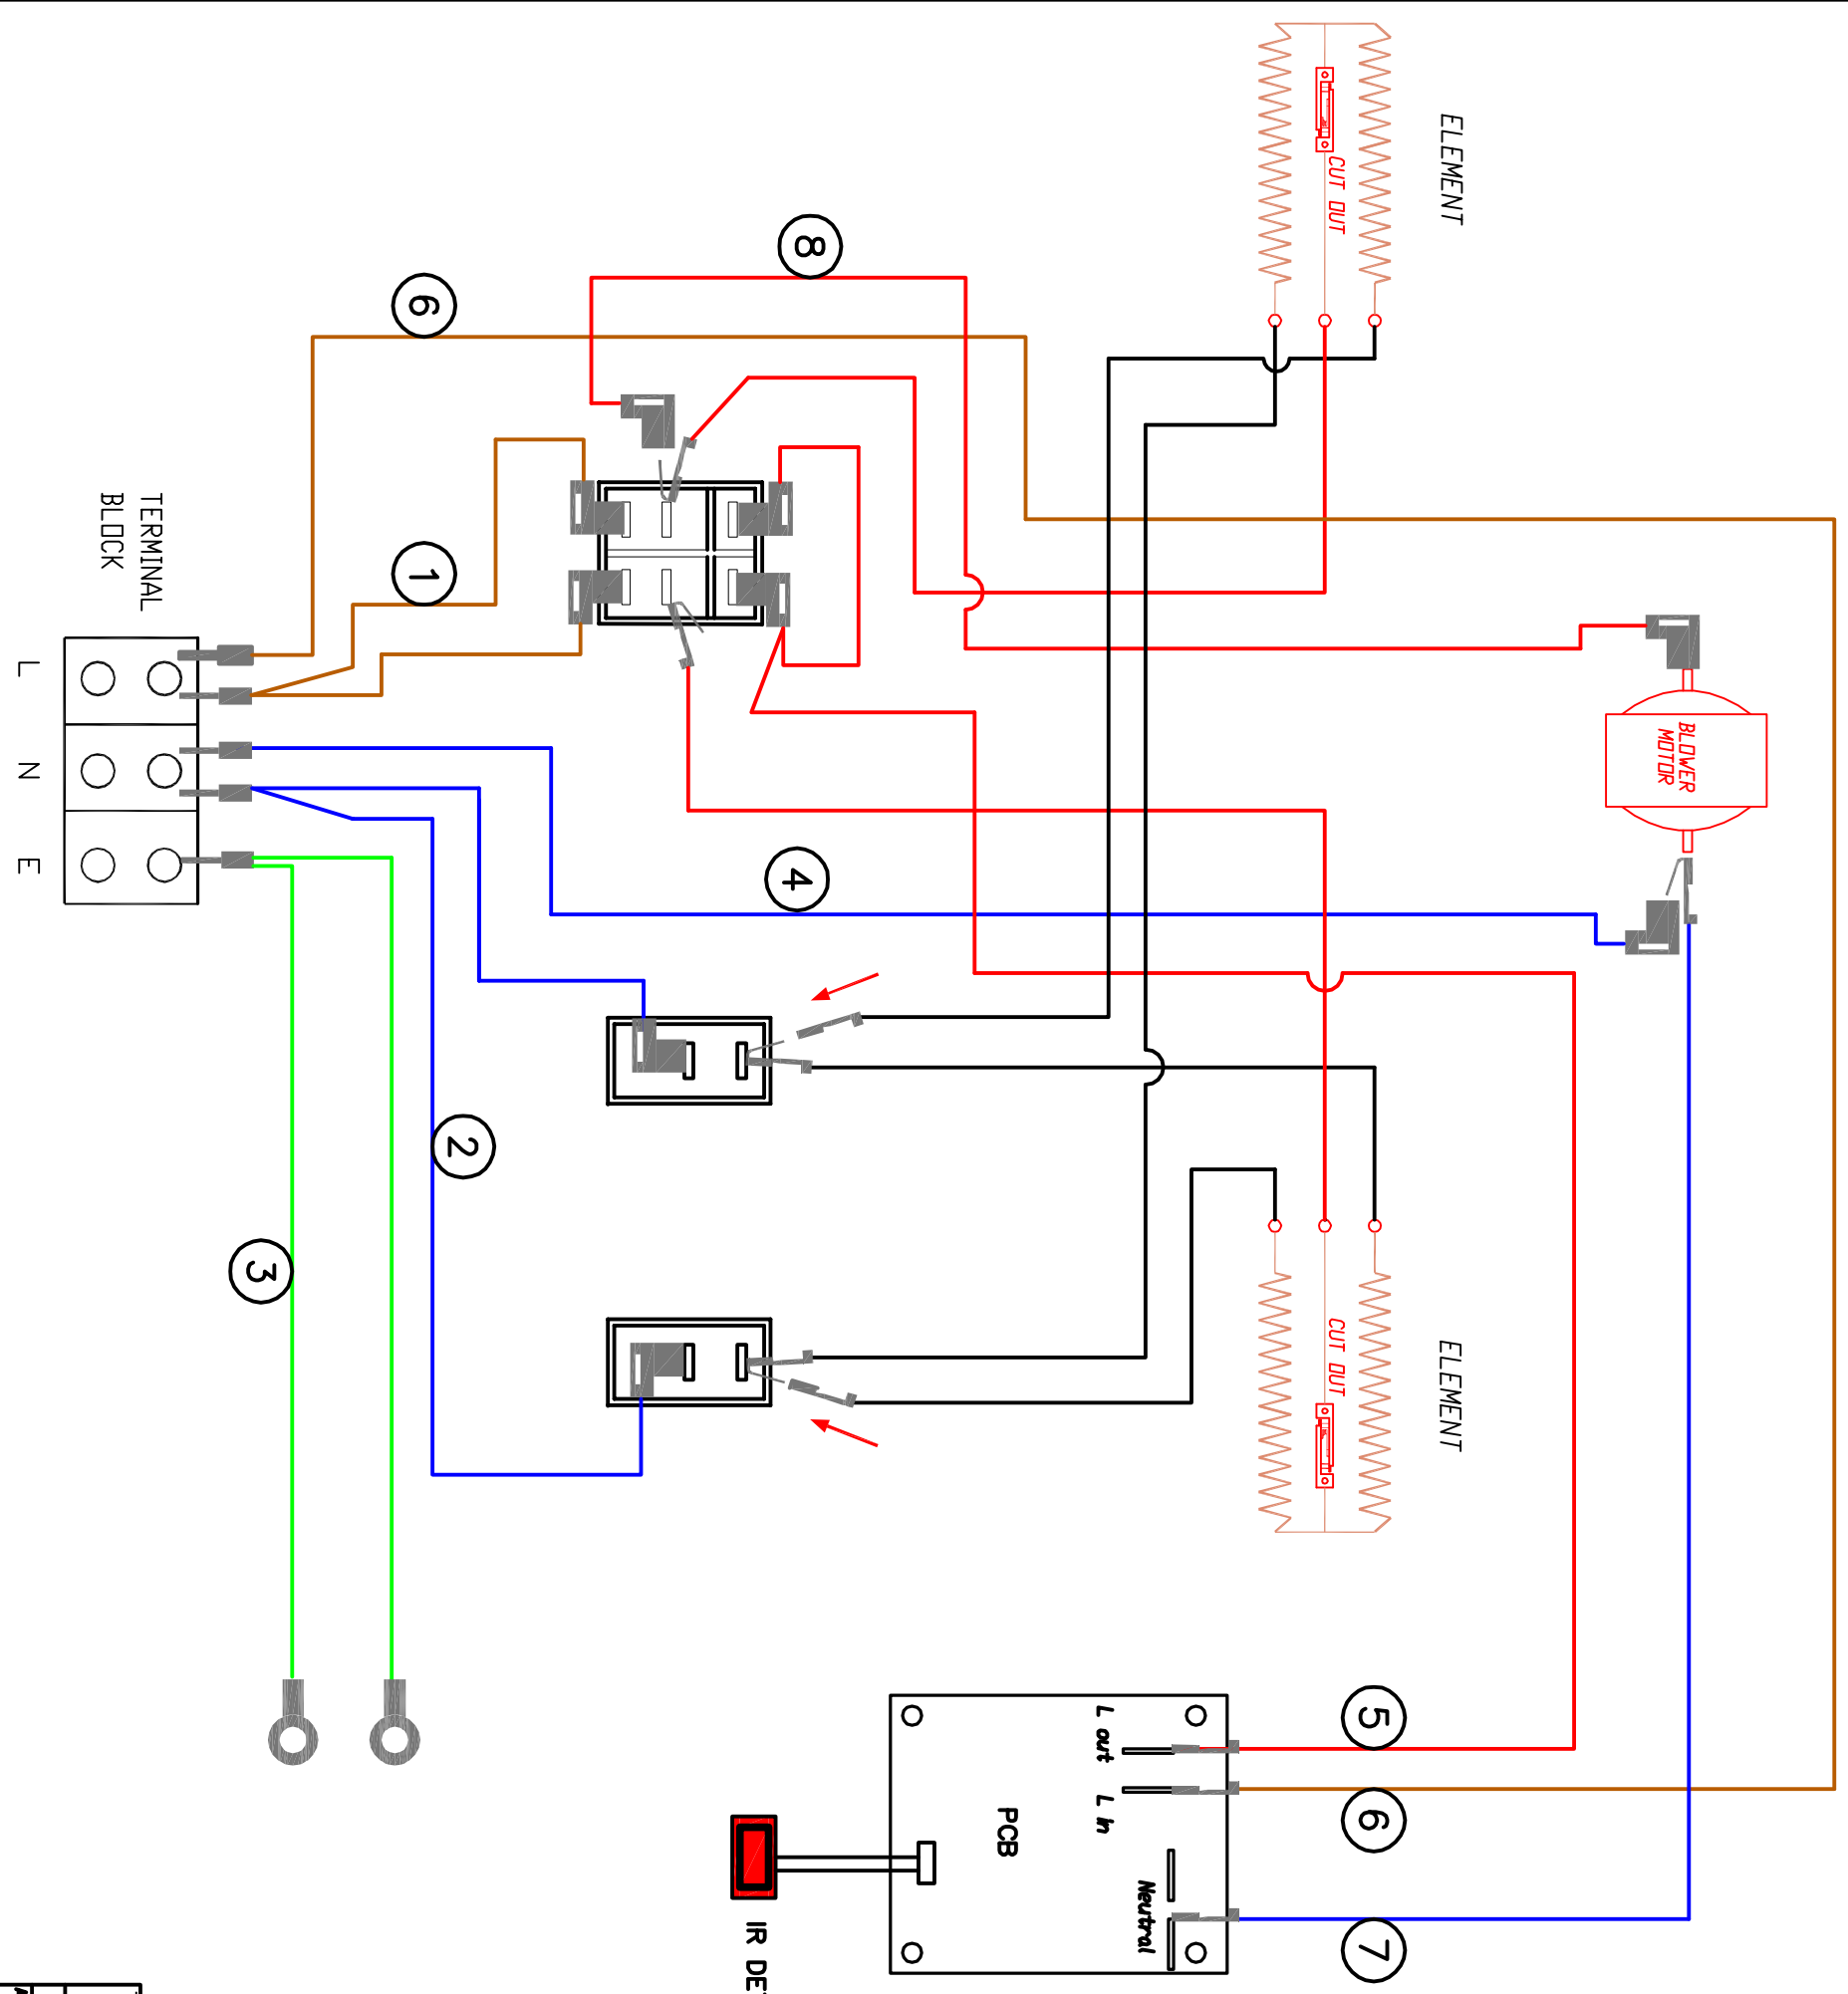

ELEMENT REFERENCE	
AC3RN	03/22191/0 2 X 750 WATT

MOTOR REFERENCE	
AC3RN	03/21696/0 50965

WIRE REFERENCE	
1	89717
2	10269
3	89718
4	89603
5	89467
6	10829
7	10827
8	10828

TOLERANCES:		SEAGOE TECHNOLOGIES LTD		The contents of this drawing may not be copied to any third party without the owners permission.	
±0.2	HOLE CENTRE	SEAGOE, PORTADOWN, N.IRELAND.			
±0.1	OTHER DIMENSIONS				
±0.1	UNLESS STATED				
SECOND ISSUE		AC3RN - B.E.A.B WIRING DIAGRAM		DRAWING NO.	
App'd		THIRD ANGLE PROJECTION		DO NOT SCALE	
DRN	Sean McKeever	SCALE		N.T.S.	
DATE	30/11/11	DIMENSIONS IN mm UNLESS STATED			
PATERIAL					