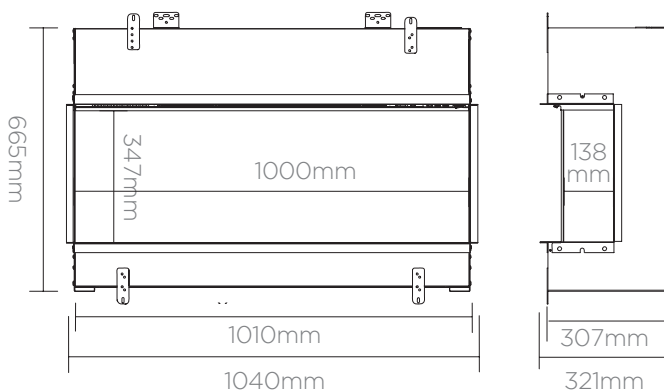

Vivente 100

Dimplex[®]

Vivente 100 1-sided

Model No.	VVT100-UK
Product Code:	500000305
EAN:	5011139104267
Flame Effect:	Optiflame 3D
Heat Output:	1.5kW
Illumination Settings:	8 including one fully customisable
Comfort Saver:	Yes
Thermostat:	Yes
Switches:	1 x On/Off Rocker 1 x 3 Button Decal Microswitch

Options:	1, 2 or 3 Sided
Approvals :	BEAB/CE
Controls:	Bluetooth Remote or App
Timer:	7 days
Glass:	Anti-reflective
Back Panel:	Choice of 4 options (come with fire)
Fuel Bed:	Ceramic Logs, Crystals & Vermiculite
Warranty:	3 years
Dimensions:	H 665 x W 1040 x D 321mm

Product Dimensions

Options

2 sided option

3 sided option

SmartSense Sensor

Manual Controls

www.dimplex.co.uk